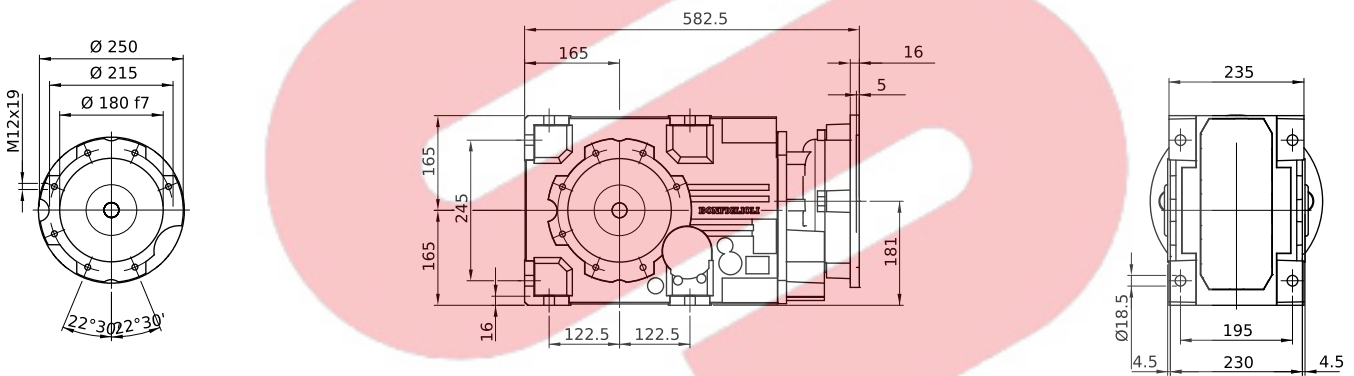

## Product Dimensions

Created by: luis.ramos@sersef.com

Created on: 12/03/2026

### Designation

A 60 3 UH60 45.2 P132 B3 LO AR BP

Dimensions [mm], Italic [In]

### Gearbox Dimensions

### Input Dimensions