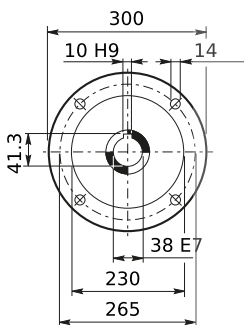

## Product Dimensions

Created by: luis.ramos@sersef.com

Created on: 12/03/2026

### Designation

A 60 3 UH60 45.2 P132 B3 LO AR BP

Dimensions [mm], Italic [In]

### Gearbox Dimensions

### Input Dimensions