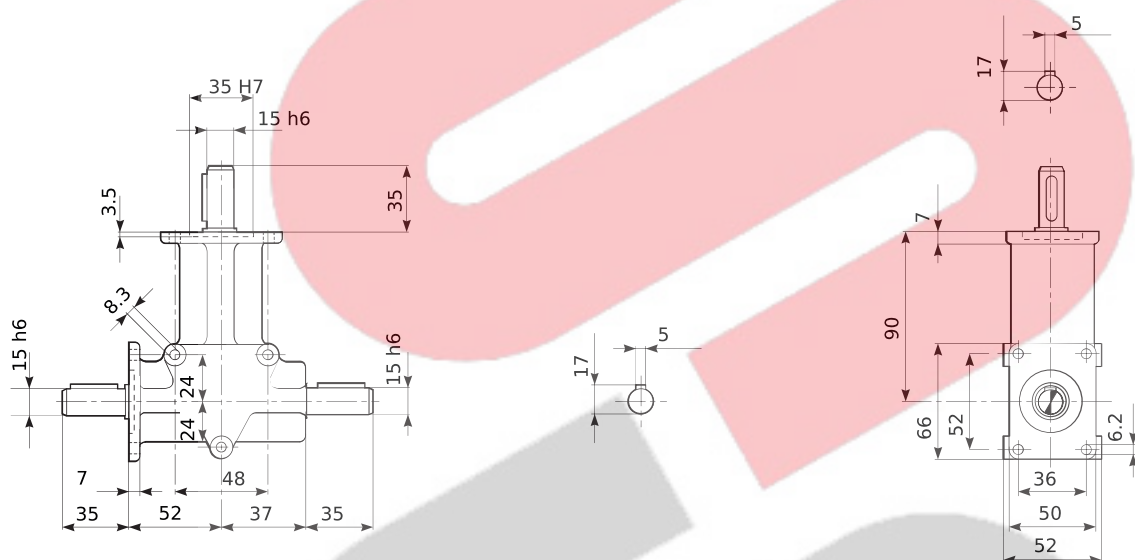

Product Dimensions

Created by: luis.ramos@sersef.com

Created on: 28/05/2025

Designation

RAN 15 S B 1 HS B3

Dimensions [mm], Italic [In]

Gearbox Dimensions

Mounting Position