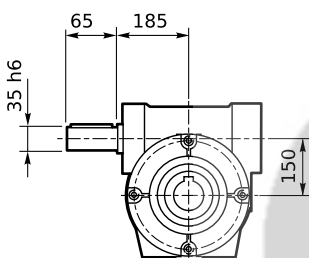

Product Dimensions

Created by: luis.ramos@sersef.com

Created on: 06/03/2026

Designation

VF 150 P2 40 HS B6

Dimensions [mm], Italic [In]

Gearbox Dimensions

Input Dimensions

Output Shaft