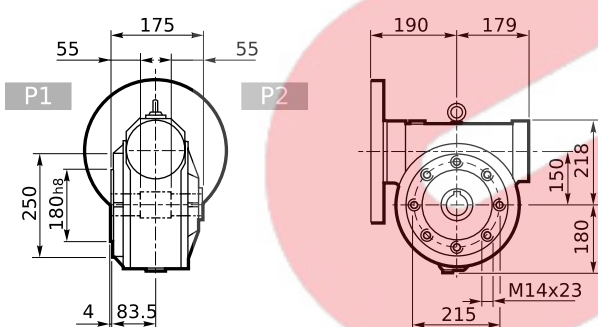

Product Dimensions

Created by: luis.ramos@sersef.com

Created on: 06/03/2026

Designation

VF 150 P2 40 HS B6

Dimensions [mm], Italic [In]

Gearbox Dimensions

Input Dimensions

Output Shaft