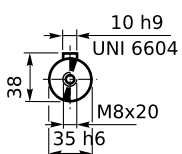

Product Dimensions

Created by: luis.ramos@sersef.com

Created on: 06/03/2026

Designation

VF 150 P2 40 HS B6

Dimensions [mm], Italic [In]

Gearbox Dimensions

Input Dimensions

Output Shaft